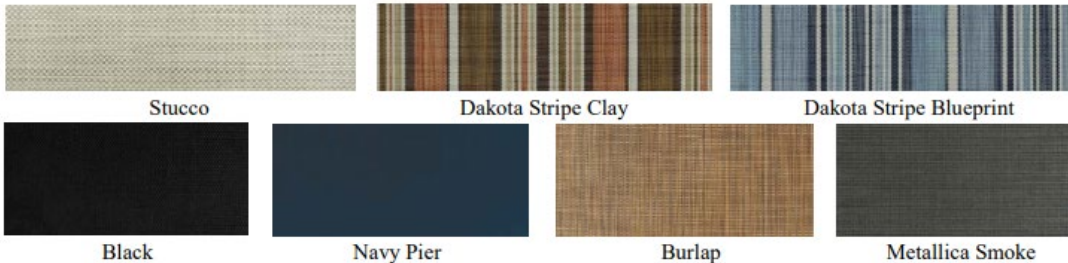

Pavilion & Pergola EZ Shade Curtain

Curtains for Vinyl Structures							
	8' Wide	10' Wide	12' Wide	14' Wide	16' Wide	18' Wide	20' Wide
Patterned/ Striped	2,875	3,072	3,253	3,446	3,631	3,827	4,111
Solid Color Fabric	2,812	2,973	3,156	3,320	3,500	3,661	3,930

Curtains for Wood Structures							
	8' Wide	10' Wide	12' Wide	14' Wide	16' Wide	18' Wide	20' Wide
Patterned/Striped	2,728	2,875	3,036	3,186	3,335	3,498	3,777
Solid Color Fabric	2,664	2,791	2,924	3,055	3,204	3,335	3,588