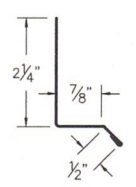

Office: 717-776-5951

www.abmartin.net
sales@abmartin.net

1 Universal Ridge Cap (CPcc)

2 Rake & Corner (RCcc)

3 Base Angle (BAcc)

4 Fascia Trim (FTcc)

Drawings are not to scale.
Exact dimensions may vary.
Contact us about custom trims.
Item codes are in brackets.
cc - Color Code

5 Gable Flashing (GFcc)

6 J Channel (Jcc)

7 Double Angle (DAcc)

8 Universal Sidelwall (SWcc)

9 Drip Cap (DCcc)

10 Post/Fascia Trim (PTcc)

11 Universal Endwall (EWcc)

12 F & J (FJcc)