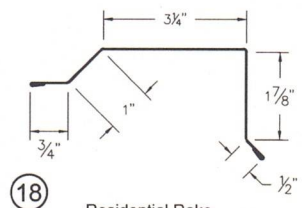

18 Residential Rake (RRcc)