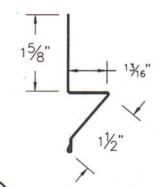

Office: 717-776-5951

www.abmartin.net
sales@abmartin.net

1 Universal Ridge Cap (CPcc)

2 Rake & Corner (RCcc)

3 Base Angle (BAcc)

4 Fascia Trim (FTcc)

Drawings are not to scale.
Exact dimensions may vary.
Contact us about custom trims.
Item codes are in brackets.
cc - Color Code