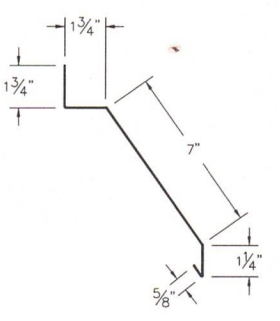

15 Face Mount Track Cover (CTcc)