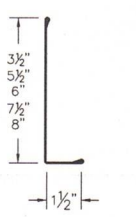

Office: 717-776-5951

www.abmartin.net
sales@abmartin.net

1 Universal Ridge Cap (CPcc)

2 Rake & Corner (RCcc)

3 Base Angle (BAcc)

4 Fascia Trim (FTcc)

Drawings are not to scale.
Exact dimensions may vary.
Contact us about custom trims.
Item codes are in brackets.
cc - Color Code

5 Gable Flashing (GFcc)

6 J Channel (Jcc)

7 Double Angle (DAcc)

8 Universal Sidelwall (SWcc)

9 Drip Cap (DCcc)

10 Post/Fascia Trim (PTcc)

11 Universal Endwall (EWcc)

12 F & J (FJcc)