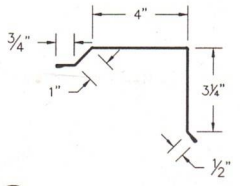

Office: 717-776-5951

www.abmartin.net
sales@abmartin.net

1 Universal Ridge Cap (CPcc)

2 Rake & Corner (RCcc)

3 Base Angle (BAcc)

4 Fascia Trim (FTcc)

Drawings are not to scale.
Exact dimensions may vary.
Contact us about custom trims.
Item codes are in brackets.
cc - Color Code

5 Gable Flashing (GFcc)

6 J Channel (Jcc)

7 Double Angle (DAcc)

8 Universal Sidelwall (SWcc)

9 Drip Cap (DCcc)

10 Post/Fascia Trim (PTcc)

11 Universal Endwall (EWcc)

12 F & J (FJcc)