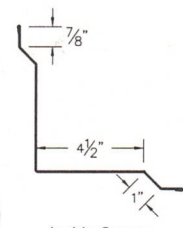

Office: 717-776-5951

www.abmartin.net
sales@abmartin.net

1 Universal Ridge Cap (CPcc)

2 Rake & Corner (RCcc)

3 Base Angle (BAcc)

4 Fascia Trim (FTcc)

Drawings are not to scale.
Exact dimensions may vary.
Contact us about custom trims.
Item codes are in brackets.
cc - Color Code

5 Gable Flashing (GFcc)

6 J Channel (Jcc)

7 Double Angle (DAcc)

8 Universal Sidelwall (SWcc)

9 Drip Cap (DCcc)

10 Post/Fascia Trim (PTcc)

11 Universal Endwall (EWcc)

12 F & J (FJcc)