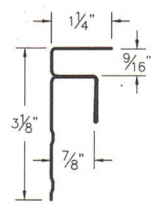

Office: 717-776-5951

www.abmartin.net
sales@abmartin.net

1 Universal Ridge Cap (CPcc)

2 Rake & Corner (RCcc)

3 Base Angle (BAcc)

4 Fascia Trim (FTcc)

Drawings are not to scale.
Exact dimensions may vary.
Contact us about custom trims.
Item codes are in brackets.
cc - Color Code

5 Gable Flashing (GFcc)

6 J Channel (Jcc)

7 Double Angle (DAcc)

8 Universal Sidelwall (SWcc)

9 Drip Cap (DCcc)

10 Post/Fascia Trim (PTcc)

11 Universal Endwall (EWcc)

12 F & J (FJcc)