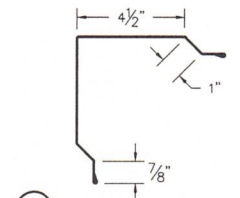

Office: 717-776-5951

www.abmartin.net
sales@abmartin.net

1 Universal Ridge Cap (CPcc)

2 Rake & Corner (RCcc)

3 Base Angle (BAcc)

4 Fascia Trim (FTcc)

Drawings are not to scale.
Exact dimensions may vary.
Contact us about custom trims.
Item codes are in brackets.
cc - Color Code