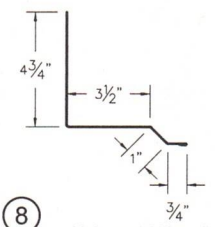

Office: 717-776-5951

www.abmartin.net
sales@abmartin.net

1 Universal Ridge Cap (CPcc)

2 Rake & Corner (RCcc)

3 Base Angle (BAcc)

4 Fascia Trim (FTcc)

Drawings are not to scale.
Exact dimensions may vary.
Contact us about custom trims.
Item codes are in brackets.
cc - Color Code

5 Gable Flashing (GFcc)

6 J Channel (Jcc)

7 Double Angle (DAcc)

8 Universal Sidelwall (SWcc)

9 Drip Cap (DCcc)

10 Post/Fascia Trim (PTcc)

11 Universal Endwall (EWcc)

12 F & J (FJcc)