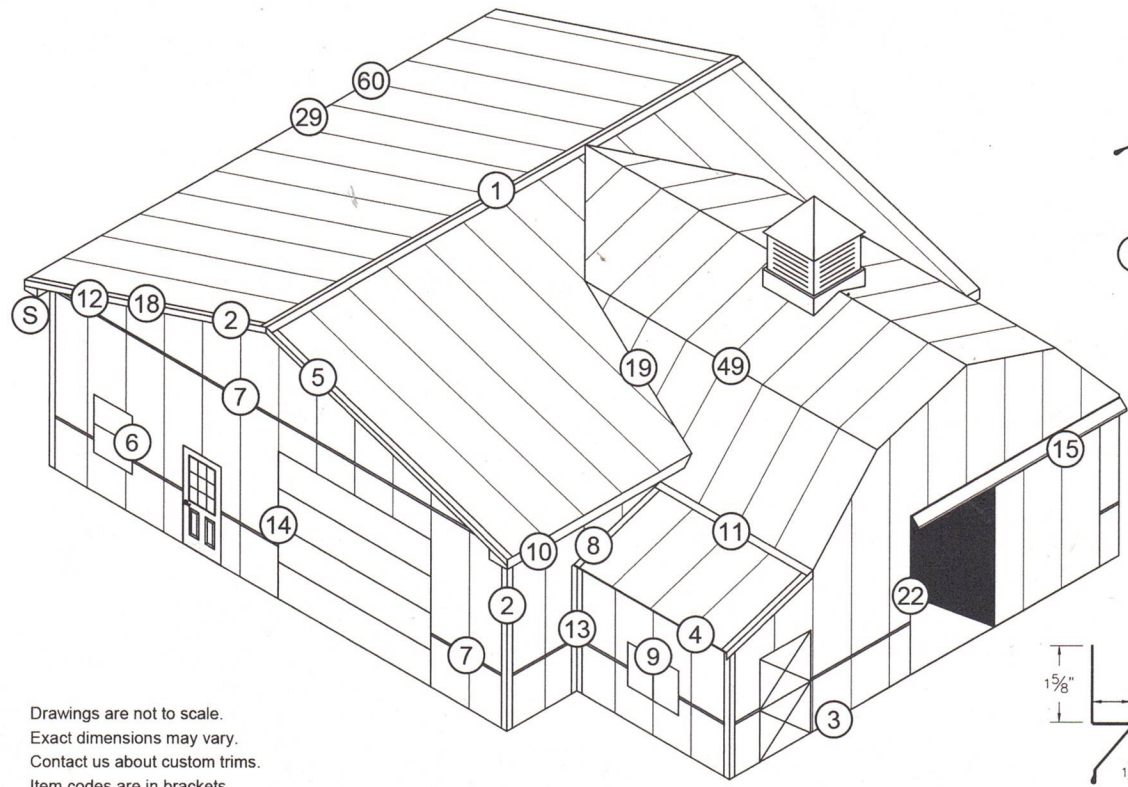

Office: 717-776-5951

www.abmartin.net
sales@abmartin.net

1 Universal Ridge Cap (CPcc)

2 Rake & Corner (RCcc)

3 Base Angle (BAcc)

4 Fascia Trim (FTcc)

Drawings are not to scale.
Exact dimensions may vary.
Contact us about custom trims.
Item codes are in brackets.
cc - Color Code