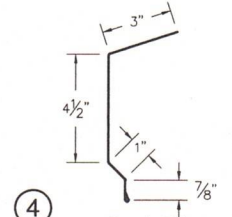

Office: 717-776-5951

www.abmartin.net
sales@abmartin.net

1 Universal Ridge Cap (CPcc)

2 Rake & Corner (RCcc)

3 Base Angle (BAcc)

4 Fascia Trim (FTcc)

Drawings are not to scale.
Exact dimensions may vary.
Contact us about custom trims.
Item codes are in brackets.
cc - Color Code

5 Gable Flashing (GFcc)

6 J Channel (Jcc)

7 Double Angle (DAcc)

8 Universal Sidelwall (SWcc)

9 Drip Cap (DCcc)

10 Post/Fascia Trim (PTcc)

11 Universal Endwall (EWcc)

12 F & J (FJcc)