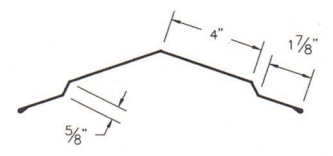

Office: 717-776-5951

www.abmartin.net
sales@abmartin.net

1 Universal Ridge Cap (CPcc)

2 Rake & Corner (RCcc)

3 Base Angle (BAcc)

4 Fascia Trim (FTcc)

Drawings are not to scale.
Exact dimensions may vary.
Contact us about custom trims.
Item codes are in brackets.
cc - Color Code