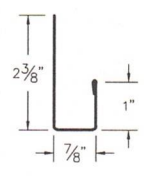

Office: 717-776-5951

www.abmartin.net
sales@abmartin.net

1 Universal Ridge Cap (CPcc)

2 Rake & Corner (RCcc)

3 Base Angle (BAcc)

4 Fascia Trim (FTcc)

Drawings are not to scale.
Exact dimensions may vary.
Contact us about custom trims.
Item codes are in brackets.
cc - Color Code

5 Gable Flashing (GFcc)

6 J Channel (Jcc)

7 Double Angle (DAcc)

8 Universal Sidelwall (SWcc)

9 Drip Cap (DCcc)

10 Post/Fascia Trim (PTcc)

11 Universal Endwall (EWcc)

12 F & J (FJcc)