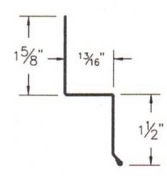

Office: 717-776-5951

www.abmartin.net
sales@abmartin.net

1 Universal Ridge Cap (CPcc)

2 Rake & Corner (RCcc)

3 Base Angle (BAcc)

4 Fascia Trim (FTcc)

Drawings are not to scale.
Exact dimensions may vary.
Contact us about custom trims.
Item codes are in brackets.
cc - Color Code

5 Gable Flashing (GFcc)

6 J Channel (Jcc)

7 Double Angle (DAcc)

8 Universal Sidelwall (SWcc)

9 Drip Cap (DCcc)

10 Post/Fascia Trim (PTcc)

11 Universal Endwall (EWcc)

12 F & J (FJcc)