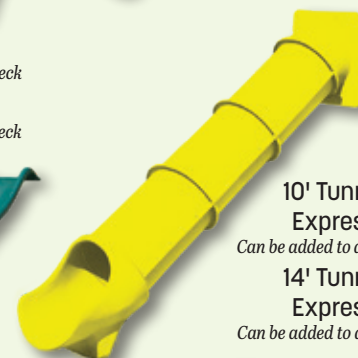

Slides are available in ● ● ● ●

5' Turbo
Can be added to any 5' deck

10' Avalanche
Can be added to any 5' deck
14' Avalanche
Can be added to any 7' deck

7' Turbo
Can be added to any 7' deck

10' Tunnel Express
Can be added to any 5' deck
14' Tunnel Express
Can be added to any 7' deck

10' Waterfall Slide
For any 5' deck

10' Sidewinder
Can be added to any 5' deck
14' Sidewinder
Can be added to any 7' deck

5' Spiral
Can be added to any 5' deck
7' Spiral
Can be added to any 7' deck

Swing Options