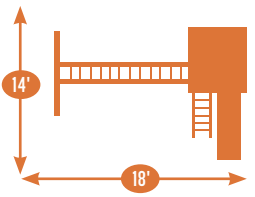

MODEL 703

- 4' x 4' Tower
- 5' High Deck
- 3-Position Double Swing Beam With Climber Bars
- 10' Waterfall Slide
- 5' Rock Wall
- Exit Ladder
- 2 Swings
- Plastic Glider

Add 6' play area around the perimeter of the play set to avoid injury.

16 square feet of play deck

Sets with tarp roof, wood floor & slats may be ordered with poly roof, floor & slats.