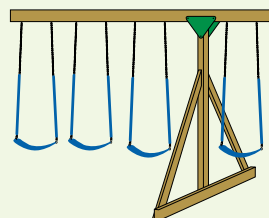

BUILD YOUR OWN SET

Pick a *Tower* • Pick a *Roof* • Pick *Colors* • Pick *Slides* • Pick a *Swing Beam* • Add *Swings* and *Accessories*

CUSTOMIZE YOUR SWING SET WITH OUR EXCITING OPTIONS.

You can choose any tower style in our catalog and add one or two swing beams. Swing beams are one, two, three or four positions.

WITH OR WITHOUT ROOF

Shown on vinyl examples

PLAYHOUSE

3'X3' TOWER

4'X4' TOWER

4'X6' TOWER

6'X8' TOWER

A-FRAME

SPLIT-LEVEL TOWER

GAZEBO

PICK YOUR BEAMS, SLIDES, SWINGS AND OTHER OPTIONS

All sets are available with poly roof, slats, and floor instead of wood slats and floor, and tarp roof.

Basketball Game can be added to all models

Beams

2-Position Single Swing Beam

3-Position Single Swing Beam

4-Position Single Swing Beam

2-Position Climber Swing Beam

3-Position Climber Swing Beam

4-Position Climber Swing Beam

Slides