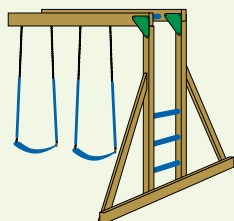

SPLIT-LEVEL TOWER

GAZEBO

PICK YOUR BEAMS, SLIDES, SWINGS AND OTHER OPTIONS

All sets are available with poly roof, slats, and floor instead of wood slats and floor, and tarp roof.

Basketball Game can be added to all models

Beams

2-Position Single Swing Beam

3-Position Single Swing Beam

4-Position Single Swing Beam

2-Position Climber Swing Beam

3-Position Climber Swing Beam

4-Position Climber Swing Beam

Slides

Slides are available in ● ● ● ●

5' Turbo
Can be added to any 5' deck

10' Avalanche
Can be added to any 5' deck
14' Avalanche
Can be added to any 7' deck

7' Turbo
Can be added to any 7' deck

10' Tunnel Express
Can be added to any 5' deck
14' Tunnel Express
Can be added to any 7' deck

10' Waterfall Slide
For any 5' deck

10' Sidewinder
Can be added to any 5' deck
14' Sidewinder
Can be added to any 7' deck

5' Spiral
Can be added to any 5' deck
7' Spiral
Can be added to any 7' deck

Swing Options