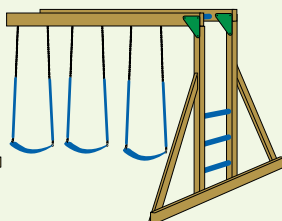

SPLIT-LEVEL TOWER

GAZEBO

PICK YOUR BEAMS, SLIDES, SWINGS AND OTHER OPTIONS

All sets are available with poly roof, slats, and floor instead of wood slats and floor, and tarp roof.

Basketball Game can be added to all models

Beams

2-Position Single Swing Beam

3-Position Single Swing Beam

4-Position Single Swing Beam

2-Position Climber Swing Beam

3-Position Climber Swing Beam

4-Position Climber Swing Beam

Slides

Slides are available in ● ● ● ●

5' Turbo
Can be added to any 5' deck

10' Avalanche
Can be added to any 5' deck
14' Avalanche
Can be added to any 7' deck

7' Turbo
Can be added to any 7' deck

10' Tunnel Express
Can be added to any 5' deck
14' Tunnel Express
Can be added to any 7' deck