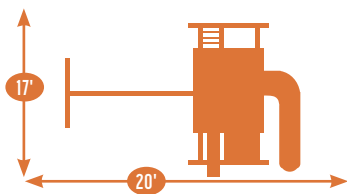

Add 6' play area around the perimeter of the play set to avoid injury.

20 square feet of play deck

MODEL 1603

- 4' x 5' A-Frame Tower
- 5' High Deck
- Poly Roof, Floor, & Slats
- 3-Position Single Swing Beam
- 10' Waterfall Slide
- 10' Sidewinder Slide
- 2 Swings
- Plastic Glider
- Tire Swing
- 5' Rock Wall
- Cargo Net

Sets with poly roof, floor, & slats may be ordered with tarp roof, wood floor & slats.