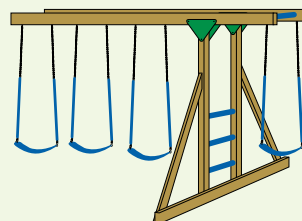

SPLIT-LEVEL TOWER

GAZEBO

PICK YOUR BEAMS, SLIDES, SWINGS AND OTHER OPTIONS

All sets are available with poly roof, slats, and floor instead of wood slats and floor, and tarp roof.

Basketball Game can be added to all models

Beams

2-Position Single Swing Beam

3-Position Single Swing Beam

4-Position Single Swing Beam

2-Position Climber Swing Beam

3-Position Climber Swing Beam

4-Position Climber Swing Beam

Slides

Slides are available in ● ● ● ●

5' Turbo
Can be added to any 5' deck

10' Avalanche
Can be added to any 5' deck
14' Avalanche
Can be added to any 7' deck

7' Turbo
Can be added to any 7' deck

10' Tunnel Express
Can be added to any 5' deck
14' Tunnel Express
Can be added to any 7' deck

10' Waterfall Slide
For any 5' deck

10' Sidewinder
Can be added to any 5' deck
14' Sidewinder
Can be added to any 7' deck

5' Spiral
Can be added to any 5' deck
7' Spiral
Can be added to any 7' deck

Swing Options