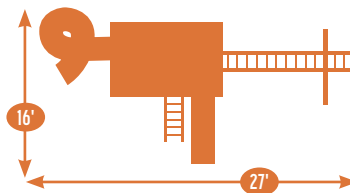

MODEL 1903

- 6' x 8' Split Level Tower
- 5' & 7' High Decks
- Turbo Tube Slide
- 4-Position Double Swing Beam With Climber Bars
- Exit Ladder
- 10' Waterfall Slide
- 2 Swings
- Trapeze
- Plastic Glider
- Lawn Swing

Add 6' play area around the perimeter of the play set to avoid injury.

Sets with tarp roof, wood floor & slats may be ordered with poly roof, floor & slats.

48 square feet of play deck