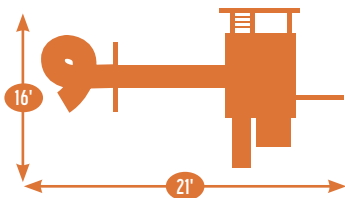

Add 6' play area around the perimeter of the play set to avoid injury.

36 square feet of play deck

MODEL 1502

- 4' x 5' A-Frame Tower
- 5' High Deck
- 2-Position Climber Swing Beam
- 1-Position Extension Arm
- 8' Catwalk
- Turbo Tube Slide
- 10' Waterfall Slide
- 5' Rock Wall
- Cargo Net
- 2 Swings
- Tire Swing
- Trapeze

Sets with tarp roof, wood floor & slats may be ordered with poly roof, floor & slats.