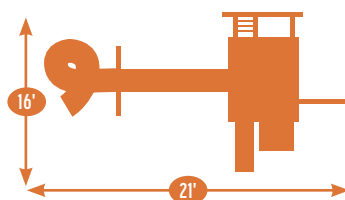

Add 6' play area around the perimeter of the play set to avoid injury.

36 square feet of play deck

MODEL 1503

- 4' x 5' A-Frame Tower
- 5' High Deck
- Poly Roof, Floor, & Slats
- 2-Position Climber Swing Beam
- 1-Position Extension Arm
- 8' Catwalk
- Turbo Tube Slide
- 10' Waterfall Slide
- 5' Rock Wall
- Cargo Net
- 2 Swings
- Tire Swing
- Trapeze

Sets with poly roof, floor, & slats may be ordered with tarp roof, wood floor & slats.