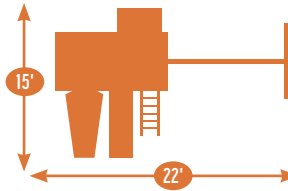

Add 6' play area around the perimeter of the play set to avoid injury.

40 square feet of play deck

MODEL 1401

- 4' x 8' Tower
- 5' & 7' High Decks
- 4' x 4' Bottom Deck
- 4' x 6' Top Deck
- 3-Position Single Swing Beam
- 2 Swings
- Full Bucket Baby Swing
- 10' Waterfall Slide
- Picnic Table
- 5' Rock Wall
- 8 Trapeze Rings
- Basketball Game (Ball not included)
- Binoculars
- Steering Wheel

Sets with tarp roof, wood floor & slats may be ordered with poly roof, floor & slats.