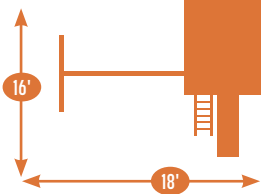

MODEL 1252

- 6' x 8' Enclosed Playhouse
- 5' High Deck
- 3-Position Single Swing Beam
- 10' Waterfall Slide
- 2 Swings
- Trapeze

Add 6' play area around the perimeter of the play set to avoid injury.

48 square feet of play deck

Sets with tarp roof, wood floor & slats may be ordered with poly roof, floor & slats.