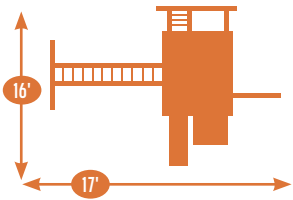

MODEL 1602

- 4' x 5' A-Frame Tower
- 5' High Deck
- 2 Position Double Beam with Climber Bars
- 1-Position Extension Arm
- 10' Waterfall Slide
- 5' Rock Wall
- Cargo Net
- 2 Swings
- Tire Swing
- Trapeze

Add 6' play area around the perimeter of the play set to avoid injury.

Sets with tarp roof, wood floor & slats may be ordered with poly roof, floor & slats.

20 square feet of play deck