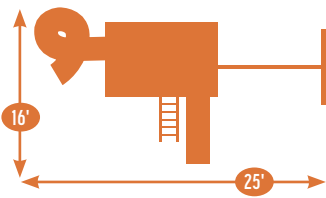

MODEL 1902

- 6' x 8' Split Level Tower
- 5' & 7' High Decks
- 3-Position Single Swing Beam
- Turbo Tube Slide
- 10' Waterfall Slide
- 2 Swings
- Trapeze

Sets with tarp roof, wood floor & slats may be ordered with poly roof, floor & slats.

Add 6' play area around the perimeter of the play set to avoid injury.

48 square feet of play deck