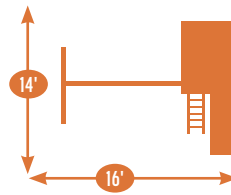

MODEL 802

- 4' x 6' Tower
- 5' High Deck
- 3-Position Single Swing Beam
- 10' Waterfall Slide
- 2 Swings
- Trapeze

Add 6' play area around the perimeter of the play set to avoid injury.

24 square feet of play deck

Sets with tarp roof, wood floor & slats may be ordered with poly roof, floor & slats.