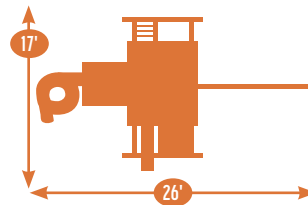

Add 6' play area around the perimeter of the play set to avoid injury.

29 square feet of play deck

MODEL 1605

- 4' x 5' A-Frame Tower
- 3' x 3' Tower
- 5' & 7' High Decks
- Poly Roof
- 3-Position Single Swing Beam
- 10' Waterfall Slide
- 7' Spiral Slide
- 8 Trapeze Handles
- 2 Swings
- Plastic Glider
- Tire Swing
- 5' Rock Wall
- Cargo Net

Sets with poly roof, floor, & slats may be ordered with tarp roof, wood floor & slats.