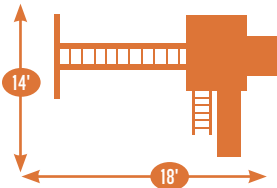

MODEL 803

- 4' x 6' Tower
- 5' High Deck
- 3-Position Double Swing Beam with Climber Bars
- Exit Ladder
- 2 Swings
- Plastic Glider
- 10' Waterfall Slide
- 5' Rock Wall

Add 6' play area around the perimeter of the play set to avoid injury.

24 square feet of play deck

Sets with tarp roof, wood floor & slats may be ordered with poly roof, floor & slats.