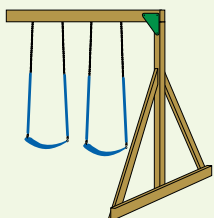

BUILD YOUR OWN SET

Pick a *Tower* • Pick a *Roof* • Pick *Colors* • Pick *Slides* • Pick a *Swing Beam* • Add *Swings* and *Accessories*

CUSTOMIZE YOUR SWING SET WITH OUR EXCITING OPTIONS.

You can choose any tower style in our catalog and add one or two swing beams. Swing beams are one, two, three or four positions.

WITH OR WITHOUT ROOF

Shown on vinyl examples

PLAYHOUSE

3'X3' TOWER

4'X4' TOWER

4'X6' TOWER

6'X8' TOWER

A-FRAME

SPLIT-LEVEL TOWER

GAZEBO

PICK YOUR BEAMS, SLIDES, SWINGS AND OTHER OPTIONS

All sets are available with poly roof, slats, and floor instead of wood slats and floor, and tarp roof.

Basketball Game can be added to all models

Beams

2-Position Single Swing Beam

3-Position Single Swing Beam

4-Position Single Swing Beam

2-Position Climber Swing Beam

3-Position Climber Swing Beam

4-Position Climber Swing Beam

Slides