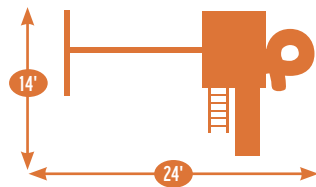

Add 6' play area around the perimeter of the play set to avoid injury.

24 square feet of play deck

MODEL 806

- 4' x 6' Tower
- Poly Roof
- 5' High Deck
- 3-Position Single Swing Beam
- 10' Waterfall Slide
- 5' Spiral Slide

- 2 Swings
- Trapeze

Sets with poly roof, floor, & slats may be ordered with tarp roof, wood floor & slats.