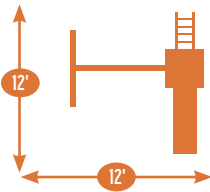

MODEL 601

- 3' x 3' Tower
- 5' High Deck
- 3-Position Single Swing Beam
- 10' Waterfall Slide
- 2 Swings
- Trapeze

Add 6' play area around the perimeter of the play set to avoid injury.

9 square feet of play deck

Sets with tarp roof, wood floor & slats may be ordered with poly roof, floor & slats.

MODEL 1052

- 2' x 2' Tower
- 5' High Deck
- 2-Position Single Swing Beam
- 10' Waterfall Slide
- 2 Swings

Add 6' play area around the perimeter of the play set to avoid injury.

5 square feet of play deck

Sets with tarp roof, wood floor & slats may be ordered with poly roof, floor & slats.