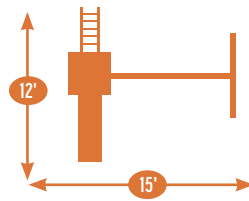

MODEL 601

- 3' x 3' Tower
- 5' High Deck
- 3-Position Single Swing Beam
- 10' Waterfall Slide
- 2 Swings
- Trapeze

Add 6' play area around the perimeter of the play set to avoid injury.

9 square feet of play deck

Sets with tarp roof, wood floor & slats may be ordered with poly roof, floor & slats.