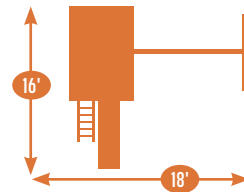

MODEL 202

- 6' x 8' Tower
- 5' Deck
- 3-Position Single Swing Beam
- 10' Waterfall Slide
- 2 Swings
- Trapeze

Add 6' play area around the perimeter of the play set to avoid injury.

48 square feet of play deck

Sets with tarp roof, wood floor & slats may be ordered with poly roof, floor & slats.