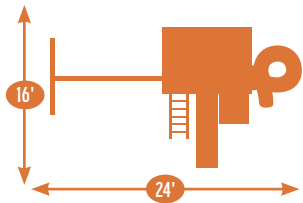

MODEL 1255

- 6' x 8' Tower
- 5' High Deck
- 5' x 6' Playhouse
- 3' x 6' Porch & Loft
- 2 Windows 14" x 21"
- 21" x 57" Door
- Asphalt Roof
- 2 Octagon Windows
- 3-Position Single Swing Beam
- Double Glider
- 2 Swings
- 10' Waterfall Slide
- 5' Spiral Slide

Add 6' play area around the perimeter of the play set to avoid injury.

48 square feet of play deck

Shown with Rustic Cedar Stain

Sets with poly roof, floor, & slats may be ordered with tarp roof, wood floor & slats.