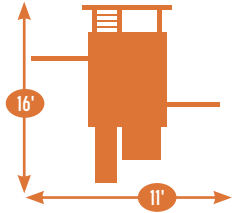

MODEL 1701

- 4' x 5' A-Frame Tower
- 5' High Deck
- 10' Waterfall Slide
- 5' Rock Wall
- 2 - 1-Position Extension Arms
- Cargo Net
- Tire Swing
- Swing
- Trapeze

Add 6' play area around the perimeter of the play set to avoid injury.

20 square feet of play deck

Sets with tarp roof, wood floor & slats may be ordered with poly roof, floor & slats.