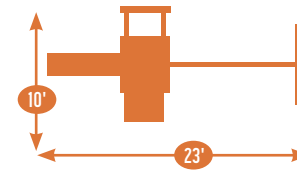

MODEL 1751

- 3' x 3' A-Frame Tower
- 5' High Deck
- 3-Position Single Swing Beam
- 10' Waterfall Slide
- Swing
- Trapeze
- Plastic Glider
- Tire Swing
- 5' Rock Wall

Add 6' play area around the perimeter of the play set to avoid injury.