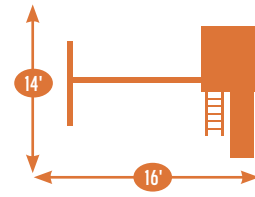

24 square feet of play deck

MODEL 806

- 4' x 6' Tower
- Poly Roof
- 5' High Deck
- 3-Position Single Swing Beam
- 10' Waterfall Slide
- 5' Spiral Slide

- 2 Swings
- Trapeze

Sets with poly roof, floor, & slats may be ordered with tarp roof, wood floor & slats.