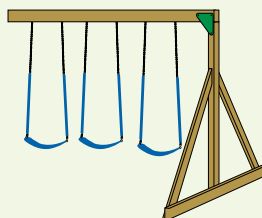

BUILD YOUR OWN SET

Pick a *Tower* • Pick a *Roof* • Pick *Colors* • Pick *Slides* • Pick a *Swing Beam* • Add *Swings* and *Accessories*

CUSTOMIZE YOUR SWING SET WITH OUR EXCITING OPTIONS.

You can choose any tower style in our catalog and add one or two swing beams. Swing beams are one, two, three or four positions.

WITH OR WITHOUT ROOF

Shown on vinyl examples

PLAYHOUSE

3'X3' TOWER

4'X4' TOWER

4'X6' TOWER

6'X8' TOWER

A-FRAME

SPLIT-LEVEL TOWER

GAZEBO

PICK YOUR BEAMS, SLIDES, SWINGS AND OTHER OPTIONS

All sets are available with poly roof, slats, and floor instead of wood slats and floor, and tarp roof.

Basketball Game can be added to all models

Beams

2-Position Single Swing Beam

3-Position Single Swing Beam

4-Position Single Swing Beam

2-Position Climber Swing Beam

3-Position Climber Swing Beam

4-Position Climber Swing Beam

Slides