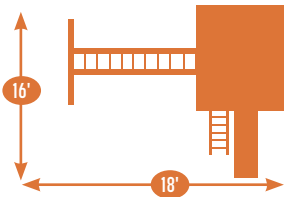

MODEL 203

- 6' x 8' Tower
- 5' High Deck
- 3-Position Double Swing Beam with Climber Bars
- Exit Ladder
- 10' Waterfall Slide
- 2 Swings
- Plastic Glider

Sets with tarp roof, wood floor & slats may be ordered with poly roof, floor & slats.

Add 6' play area around the perimeter of the play set to avoid injury.

48 square feet of play deck