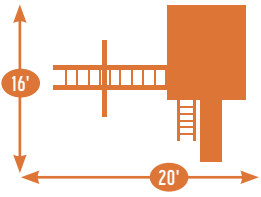

MODEL 1253

- 6' x 8' Enclosed Playhouse
- 5' High Deck
- 4-Position Double Swing Beam with Climber Bars
- Exit Ladder
- 10' Waterfall Slide
- 2 Swings
- Lawn Swing
- Wood Glider

Sets with tarp roof, wood floor & slats may be ordered with poly roof, floor & slats.

Add 6' play area around the perimeter of the play set to avoid injury.

48 square feet of play deck