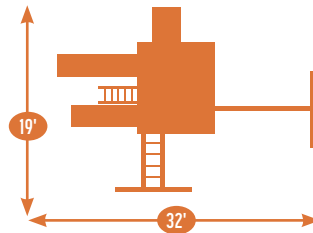

Add 6' play area around the perimeter of the play set to avoid injury.

MODEL 851

- 6' x 8' Split Level Tower
- 5' & 7' High Decks
- 10' Waterfall Slide
- 14' Slide
- 4-Position Single Swing Beam
- 2 Swings
- Plastic Glider
- Lawn Swing
- 7' Rock Wall
- Picnic Table
- 8' Climber Beam
- Exit Ladder

Sets with tarp roof, wood floor & slats may be ordered with poly roof, floor & slats.

48 square feet of play deck