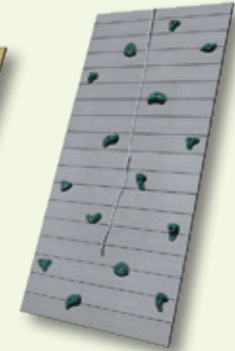

10' Waterfall Slide
For any 5' deck

10' Sidewinder
Can be added to any 5' deck
14' Sidewinder
Can be added to any 7' deck

5' Spiral
Can be added to any 5' deck
7' Spiral
Can be added to any 7' deck

Swing Options

Buoy Ball

Other Add-ons

Cargo Net

5' or 7' Wood Rock Wall
Can be added to any model

5' or 7' Poly Rock Wall
Can be added to any model

12' Ramp
(for 5' decks.)
Can replace the standard ladder on any model

Hand Rail